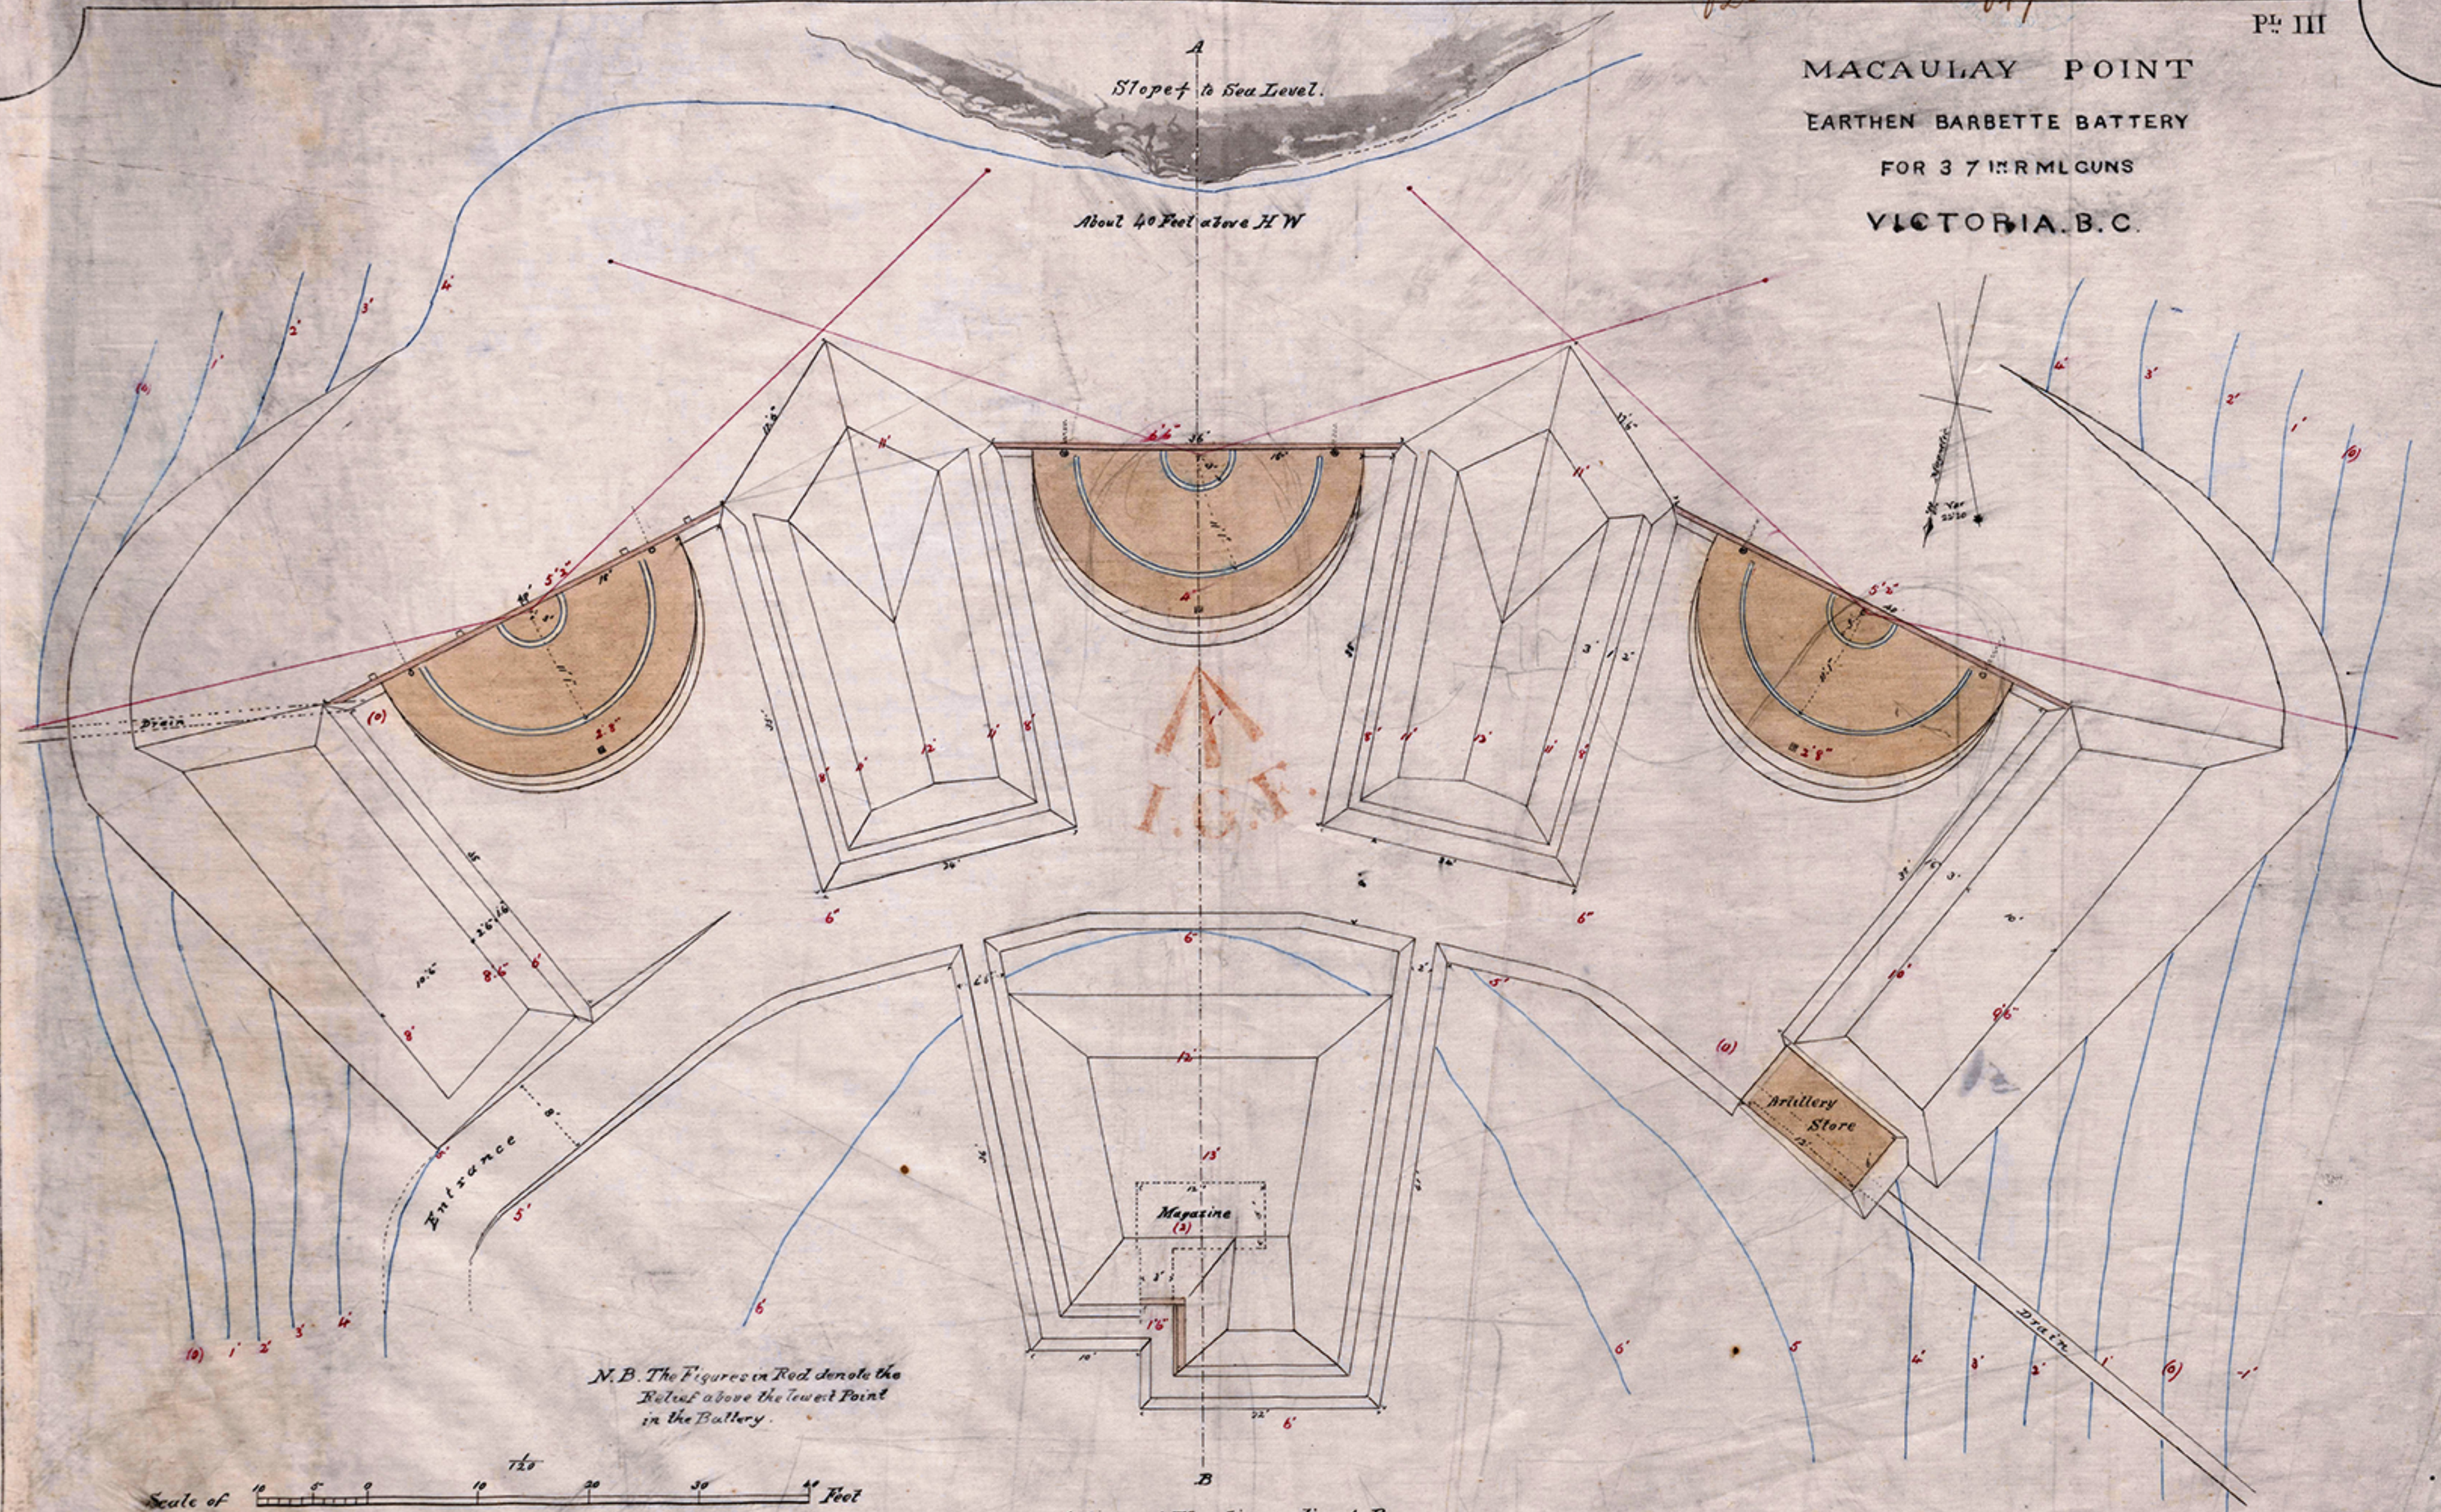

MACAULAY POINT
EARTHEN BARBETTE BATTERY
FOR 3 7 IN RML GUNS
VICTORIA, B. C.

N.B. The Figures in Red denote the
Height above the lowest Point
in the Battery.

Scale of 0 10 20 30 40 Feet

Section and Elevation on line A.B.