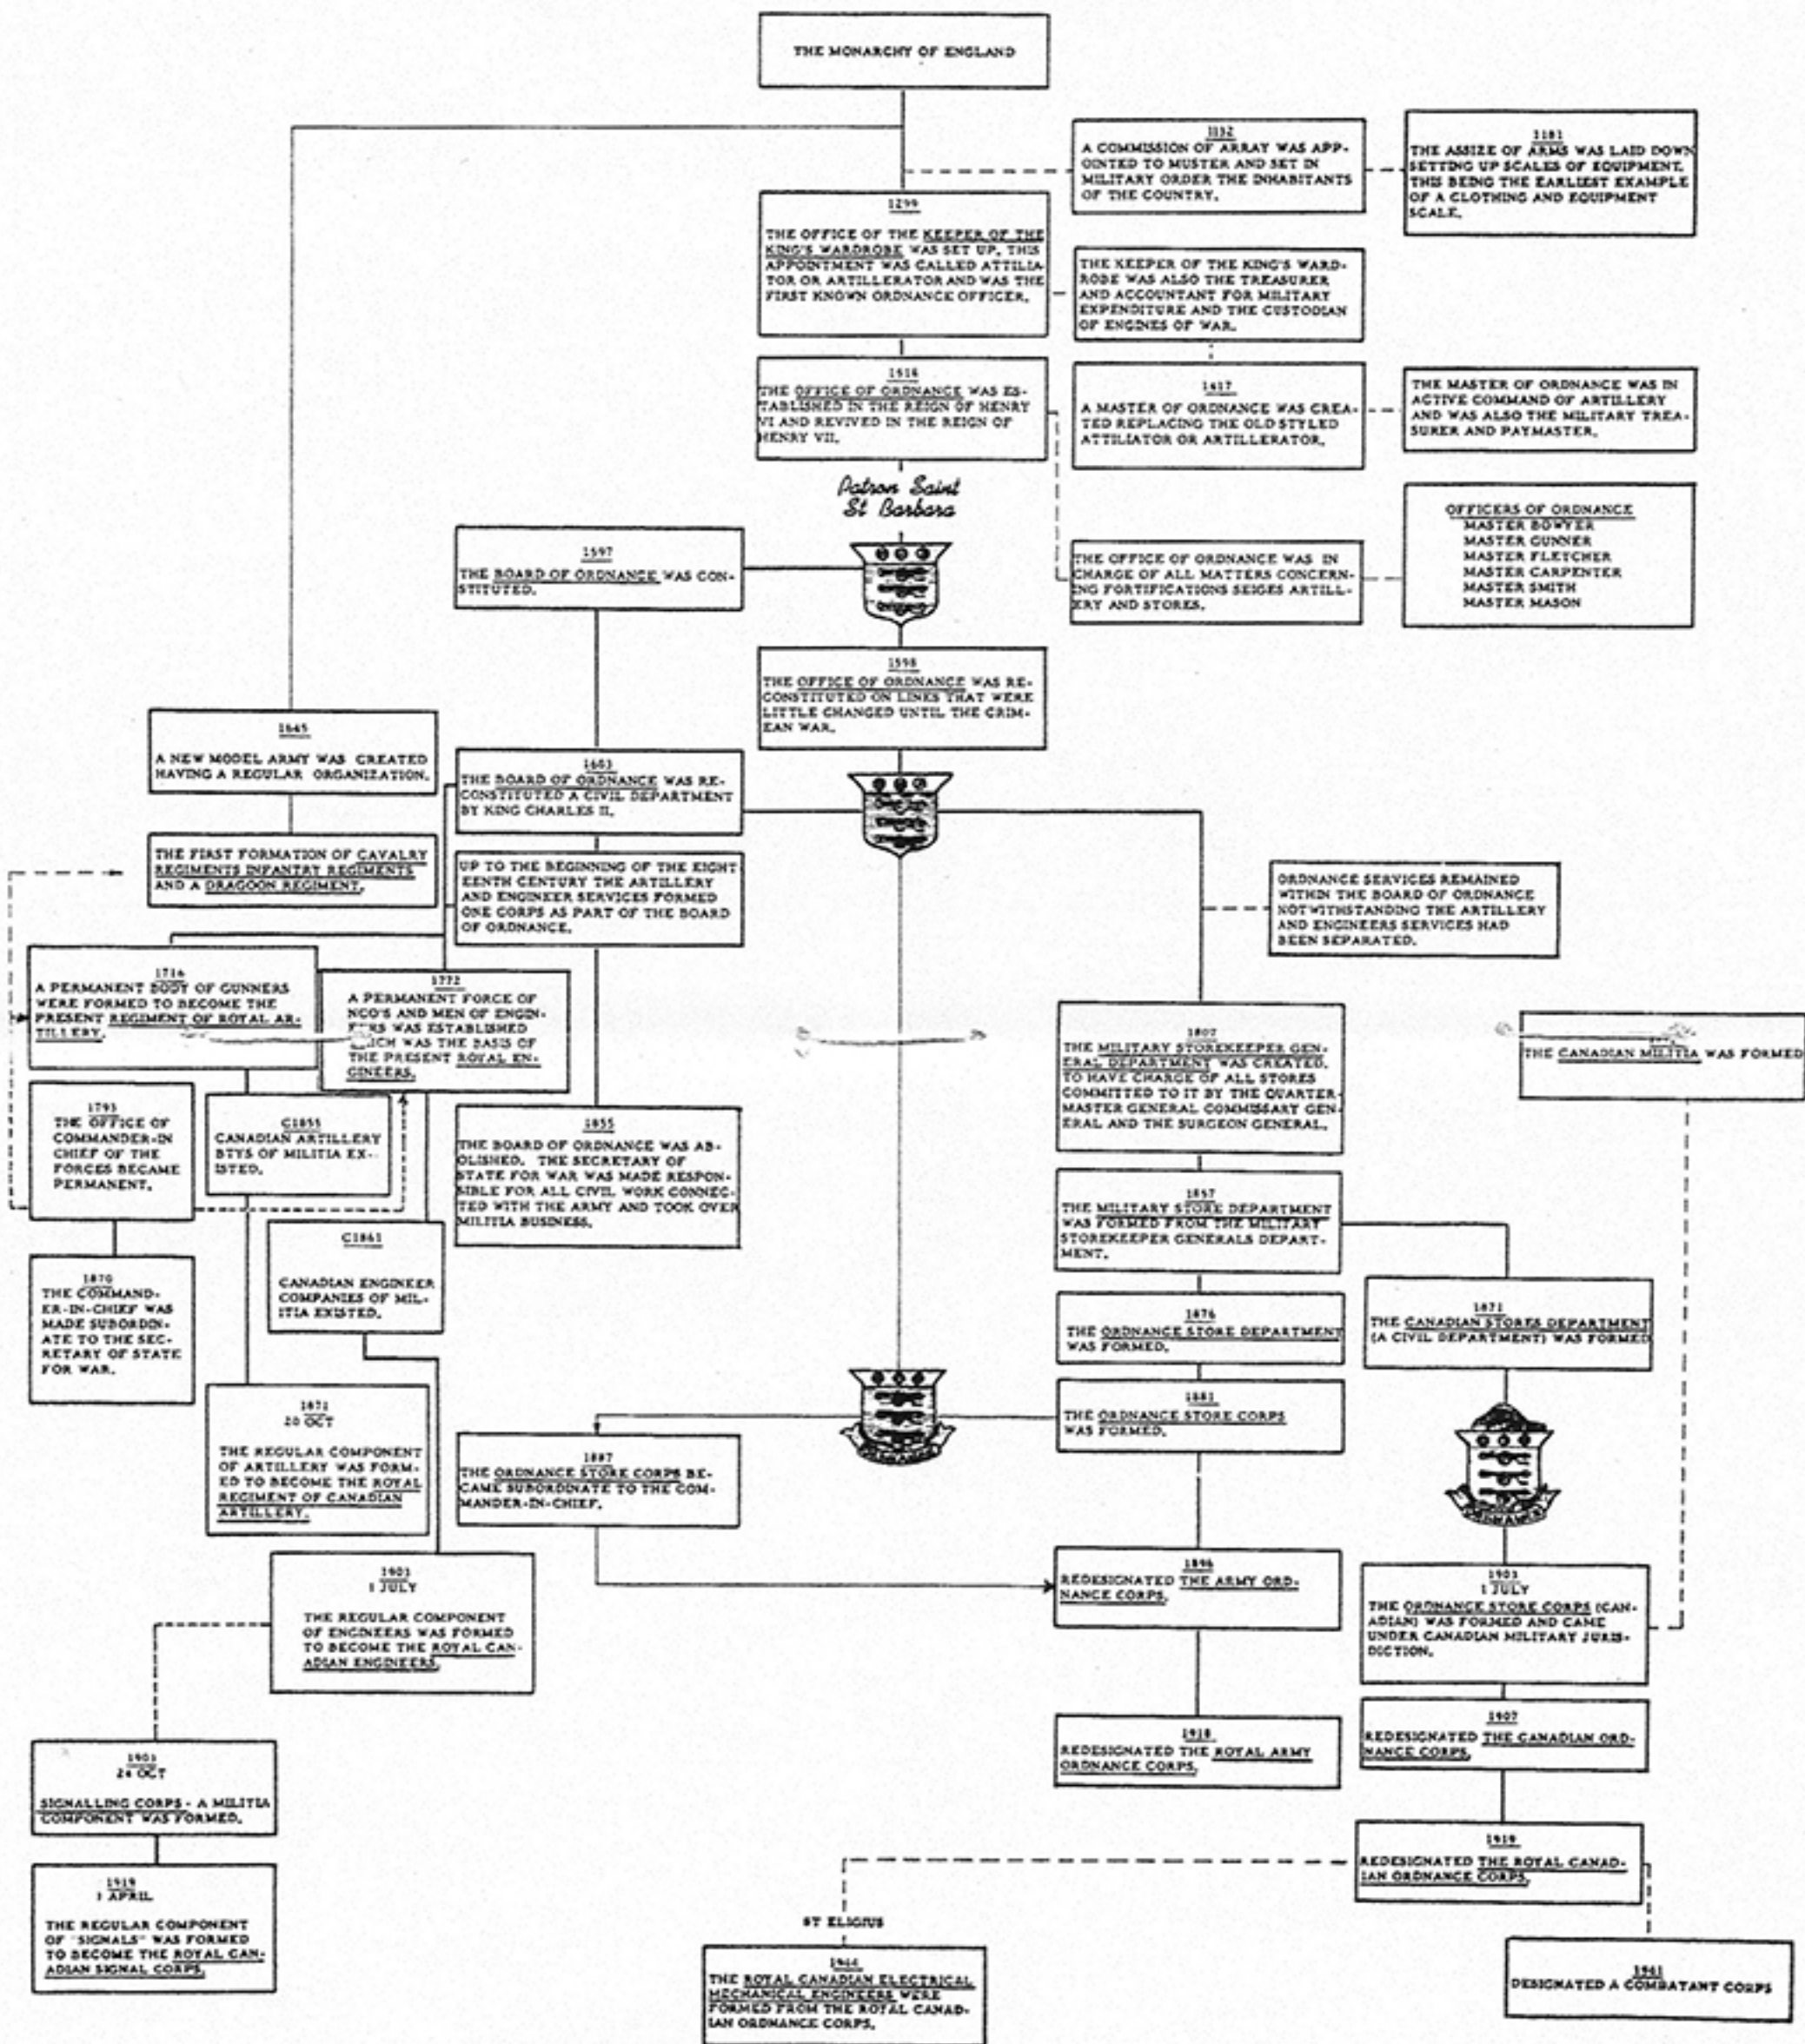

Hereditary Descendancy

The Ancient and Honourable Ordnance Department of England

The Royal Canadian Ordnance Corps

Prepared by Mr. T.C. Manuel of No. 26 Central Ordnance Depot, Cobourg, Ontario, this chart shows the line of hereditary descendancy from which the Royal Ordnance Corps has been evolved. It includes a number of little known digressions bearing on the historical background of other Corps of the Army.