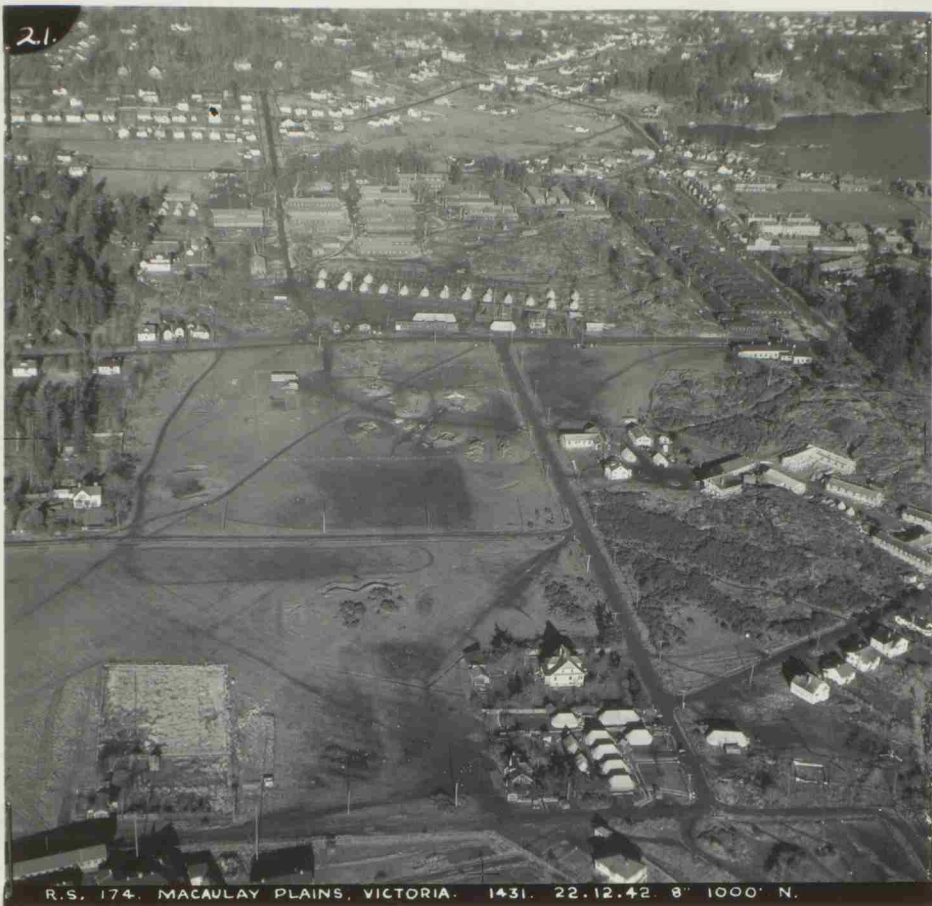

SECRET
CONFIDENT

RS. 174

22-12-42

MACAULAY PLAINS, VICTORIA AREA - 1431 HRS. - N. - 1000'

F. 24 CAMERA - 8" LENS - CONTACT