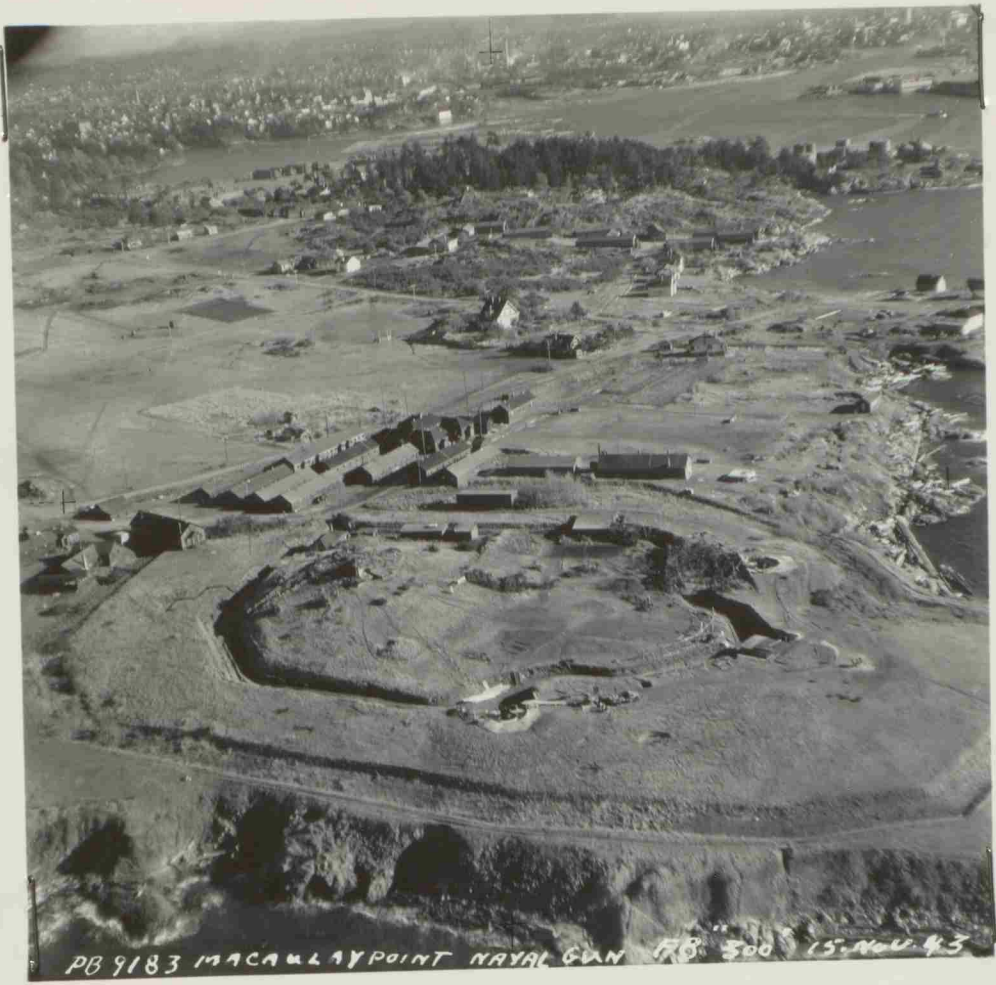

PB 9183 MACAULAY POINT NAVAL GUN F8 300 15 NOV 43

PB. 9183

15-11-43

GUN POSITION - MACAULAY PT. (NAVAL GUN), ESQUIMAULT, B. C.

F. 24 CAMERA - 8" LENS - CONTACT

340.084 (P18)